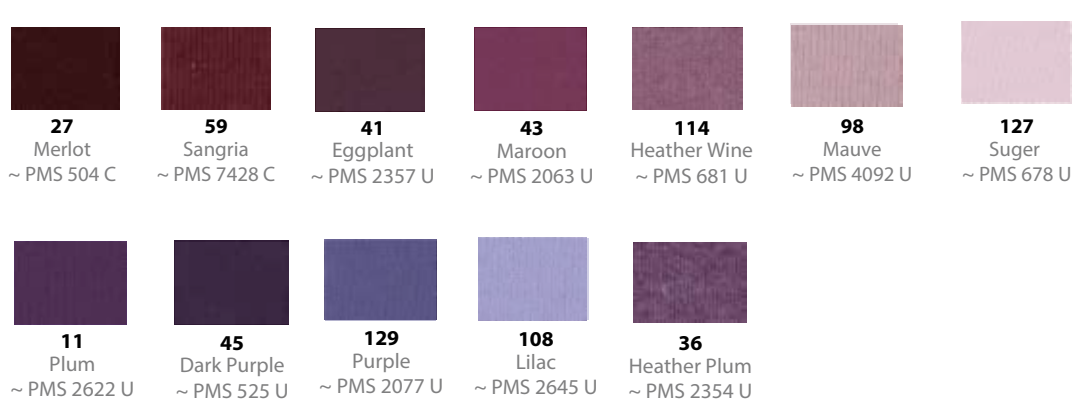

Light Weight Loopback

Group A

Group B

Group C

Group D

Group E

Group F

Group G