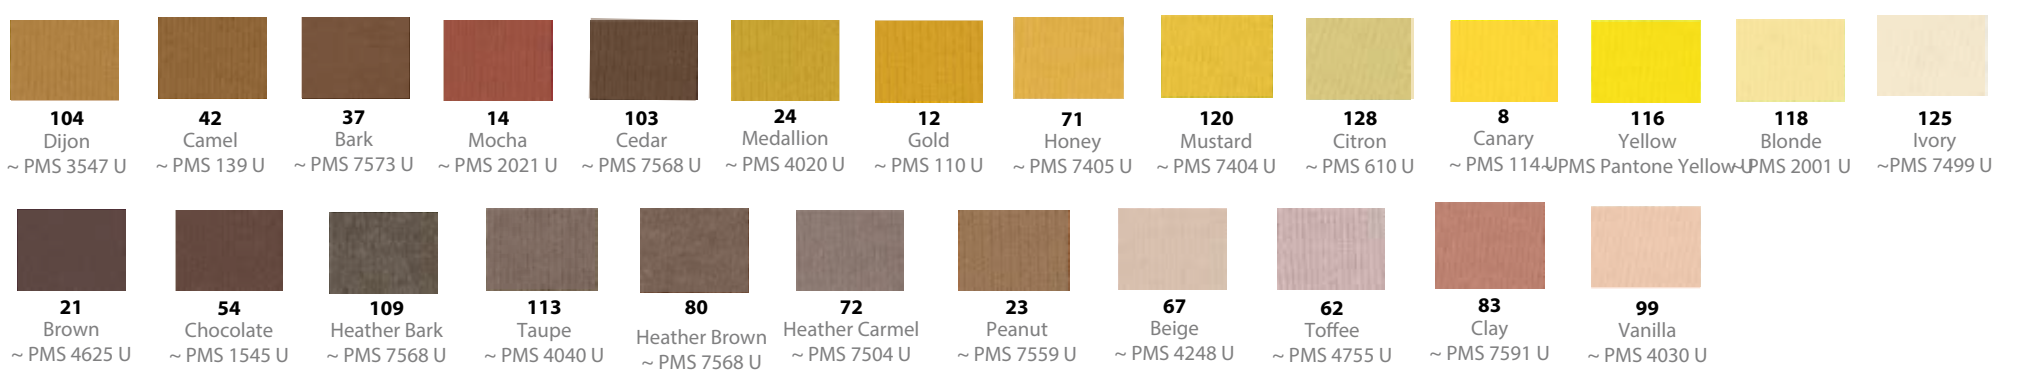

Light Weight Loopback

Group A

Group B

Group C

Group D

Group E

Group F

Group G