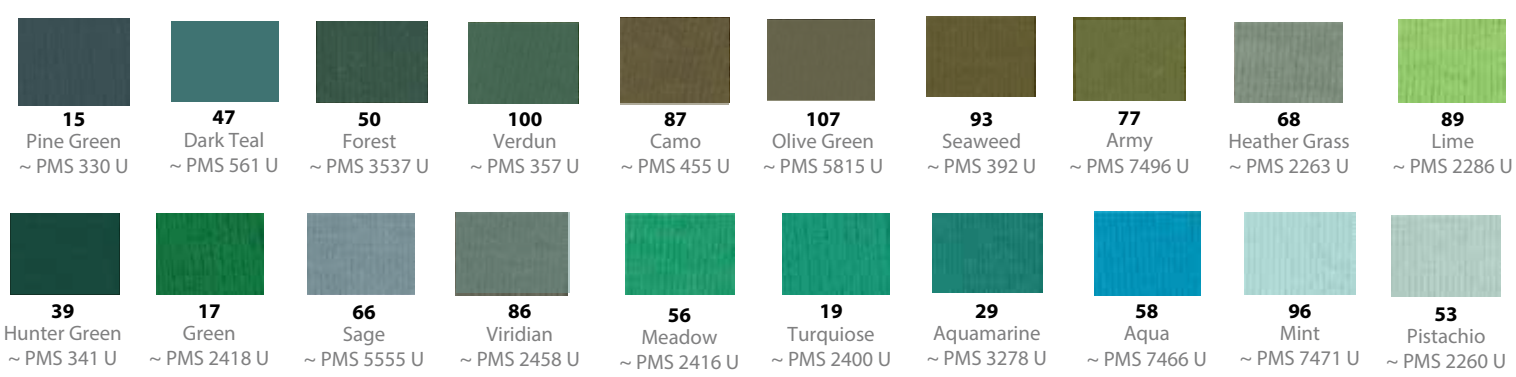

Light Weight Loopback

Group A

Group B

Group C

Group D

Group E

Group F

Group G