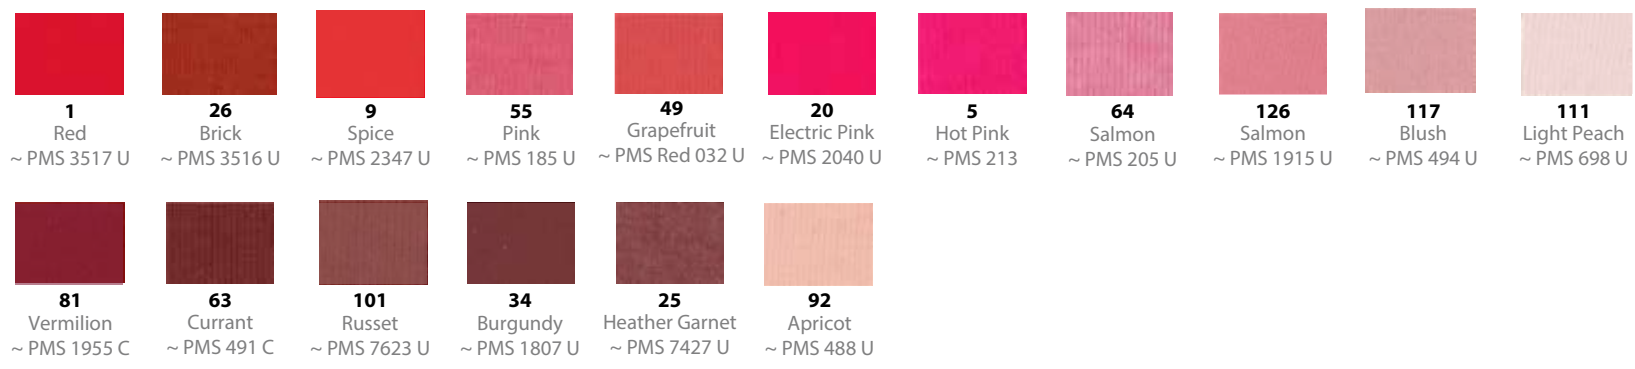

Light Weight Loopback

Group A

Group B

Group C

Group D

Group E

Group F

Group G